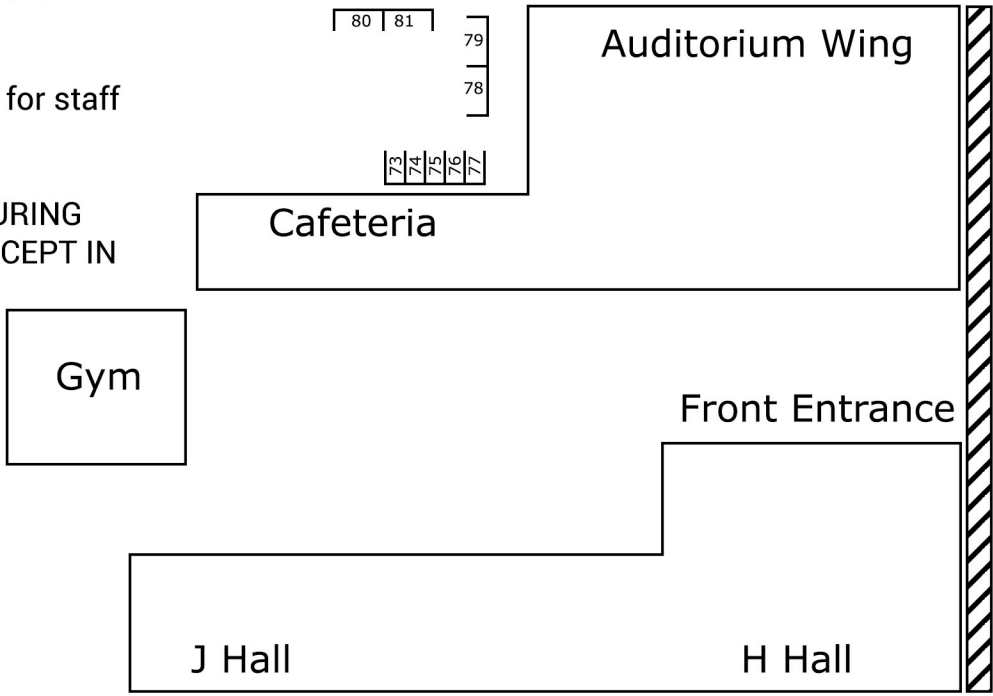

# Churchill Parking Map

1850 Bailey Hill Road, Eugene, Oregon 97405

18th Ave

V – visitors  
 HC – handicapped  
 Numbered Spaces – reserved for staff  
 \\\ – no parking

PARKING BY PERMIT ONLY DURING  
 REGULAR SCHOOL HOURS EXCEPT IN  
 VISITOR SPACES