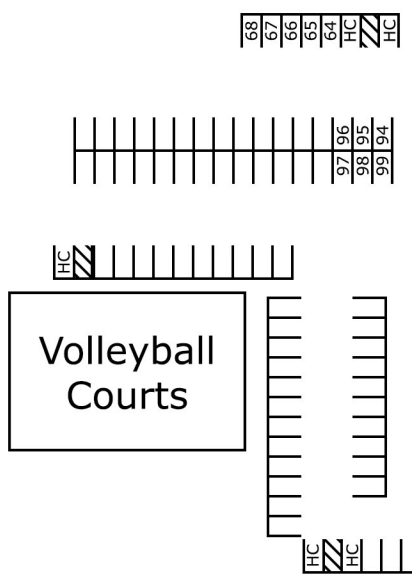

# Churchill Parking Map

1850 Bailey Hill Road, Eugene, Oregon 97405

18th Ave

V – visitors  
 HC – handicapped  
 Numbered Spaces – reserved for staff  
 \\\ – no parking

PARKING BY PERMIT ONLY DURING  
 REGULAR SCHOOL HOURS EXCEPT IN  
 VISITOR SPACES