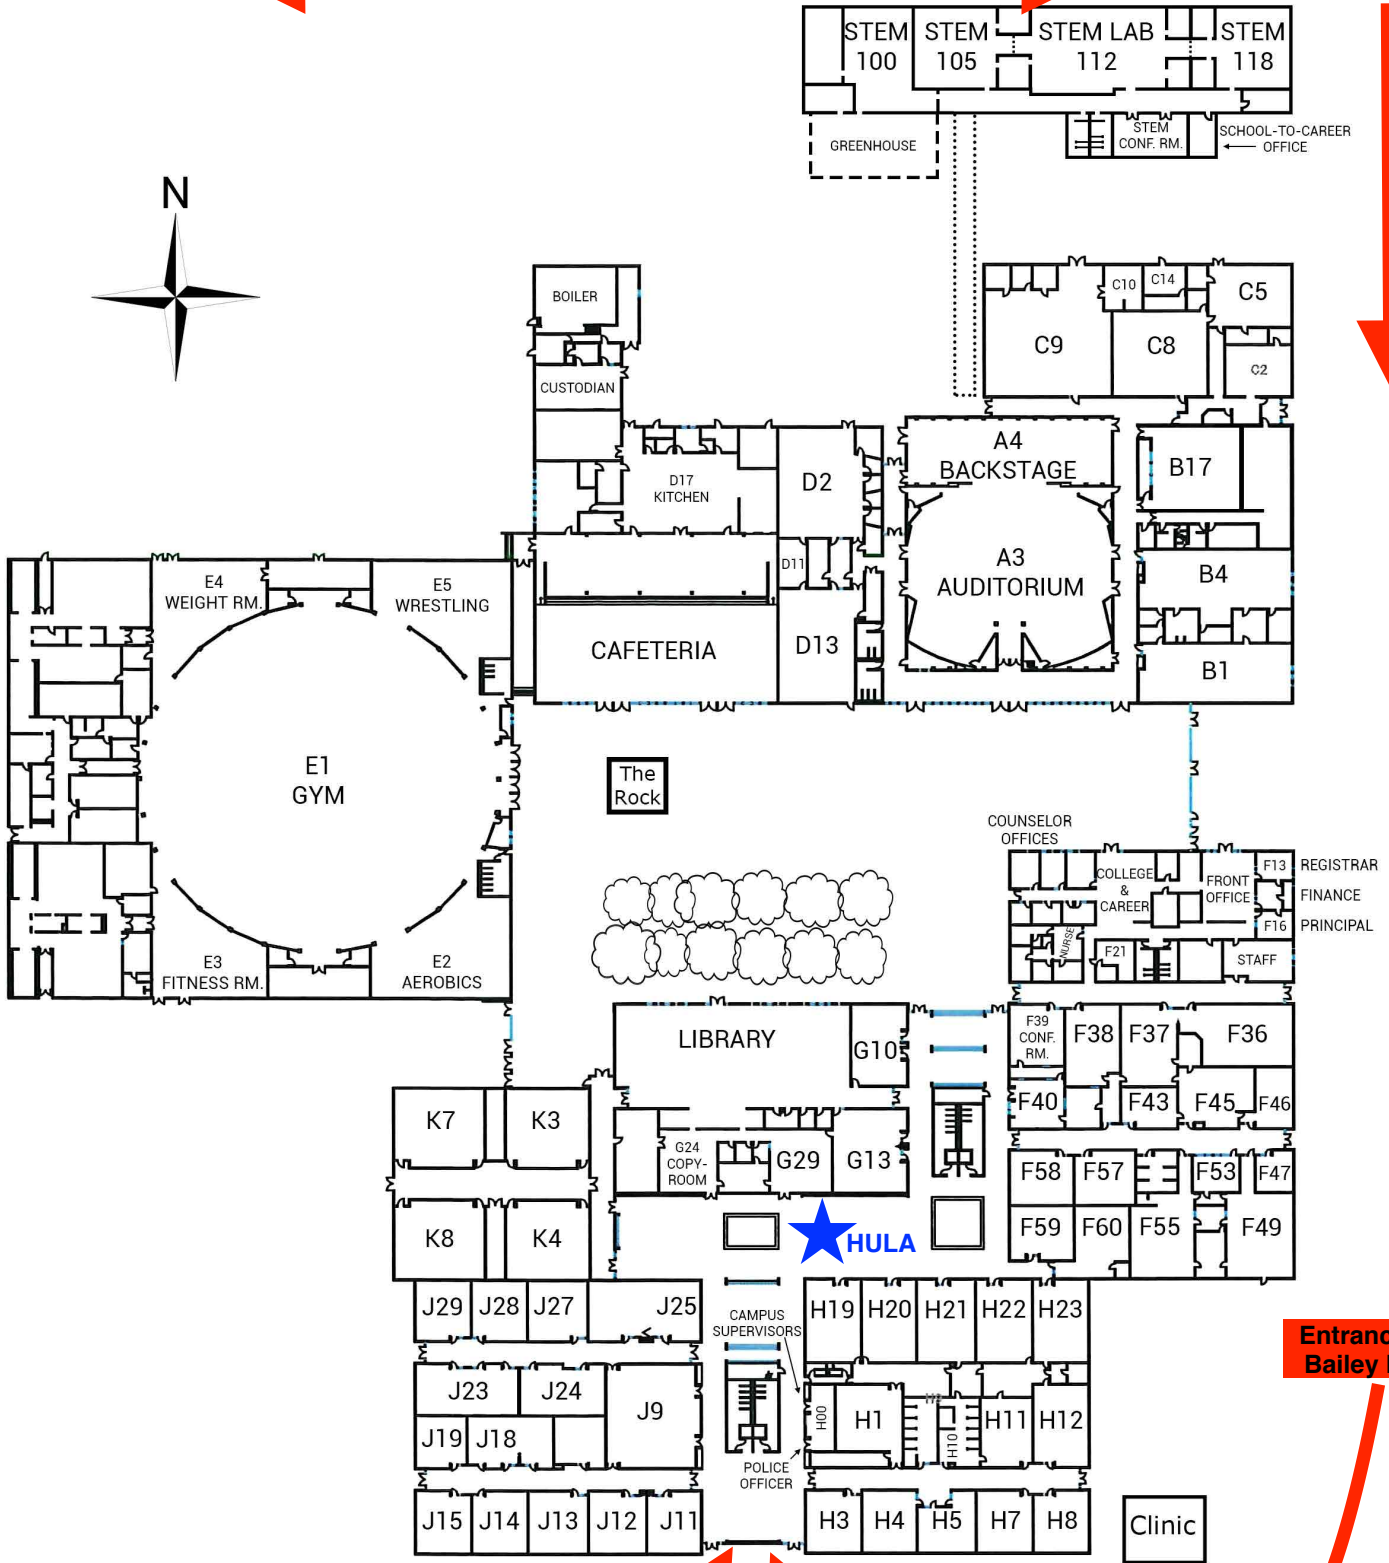

Pacific Islanders Club - Saturday Hula Practices, 8-10am
@Atrium Area near H19
***OPEN TO ALL Eugene4J Faculty, Staff and Students

Churchill High School

1850 Bailey Hill Road, Eugene, Oregon 97405

Entrance from Bailey Hill Rd.